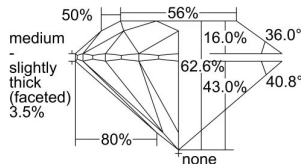

GIA®

FACSIMILE

GIA REPORT 6482848299

Verify this report at GIA.edu

GIA NATURAL DIAMOND DOSSIER®

March 18, 2024
GIA Report Number **6482848299**
Shape and Cutting Style ..... **Round Brilliant**
Measurements ..... **5.17 - 5.19 x 3.24 mm**

GRADING RESULTS

Carat Weight ..... **0.53 carat**
Color Grade ..... **F**
Clarity Grade **VS1**
Cut Grade ..... **Excellent**

ADDITIONAL GRADING INFORMATION

Polish ..... **Excellent**
Symmetry ..... **Excellent**
Fluorescence ..... **Faint**
Clarity Characteristics..... **Cloud, Crystal, Pinpoint**
Inscription(s): **GIA 6482848299**

PROPORTIONS

Profile to actual proportions

GRADING SCALES

GIA COLOR SCALE	GIA CLARITY SCALE	GIA CUT SCALE	
D	FLAWLESS	EXCELLENT	
E	INTERNALLY FLAWLESS		
F		VVS₁	VERY GOOD
G	VVS₂		
H	VS₁	GOOD	
I	VS₂		
J	SI₁	FAIR	
K	SI₂		
L	I₁	POOR	
M			
N			
O	I₂		
P			
Q	I₃		
R			
S			
T			
U			
V			
W			
X			
Y			
Z