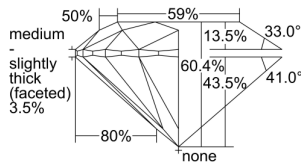

GIA®

FACSIMILE

GIA REPORT 6482849263

Verify this report at GIA.edu

GIA NATURAL DIAMOND DOSSIER®

March 18, 2024
GIA Report Number **6482849263**
Shape and Cutting Style ..... **Round Brilliant**
Measurements ..... **4.48 - 4.50 x 2.71 mm**

GRADING RESULTS

Carat Weight ..... **0.33 carat**
Color Grade ..... **G**
Clarity Grade **VS1**
Cut Grade ..... **Excellent**

ADDITIONAL GRADING INFORMATION

Polish ..... **Excellent**
Symmetry ..... **Excellent**
Fluorescence ..... **None**
Clarity Characteristics..... **Crystal, Cloud, Pinpoint**
Inscription(s): **GIA 6482849263**

PROPORTIONS

Profile to actual proportions

GRADING SCALES

GIA COLOR SCALE	GIA CLARITY SCALE	GIA CUT SCALE	
D	FLAWLESS	EXCELLENT	
E	INTERNALLY FLAWLESS		
F		VVS₁	VERY GOOD
G	VVS₂		
H	VS₁	GOOD	
I	VS₂		
J	SI₁	FAIR	
K	SI₂		
L	I₁	POOR	
M	I₂		
N	I₃		
O			
P			
Q			
R			
S			
T			
U			
V			
W			
X			
Y			
Z