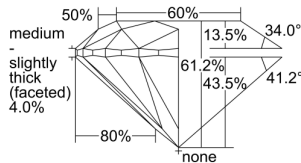

GIA®

FACSIMILE

GIA REPORT 6482850808

Verify this report at GIA.edu

GIA NATURAL DIAMOND DOSSIER®

April 11, 2024
GIA Report Number **6482850808**
Shape and Cutting Style ..... **Round Brilliant**
Measurements ..... **5.82 - 5.83 x 3.57 mm**

GRADING RESULTS

Carat Weight ..... **0.75 carat**
Color Grade ..... **D**
Clarity Grade **S11**
Cut Grade ..... **Excellent**

ADDITIONAL GRADING INFORMATION

Polish ..... **Excellent**
Symmetry ..... **Excellent**
Fluorescence ..... **None**
Clarity Characteristics ..... **Crystal**
Inscription(s): **GIA 6482850808**

PROPORTIONS

Profile to actual proportions

GRADING SCALES

GIA COLOR SCALE	GIA CLARITY SCALE	GIA CUT SCALE	
D	FLAWLESS	EXCELLENT	
E	INTERNALLY FLAWLESS		
F		VVS₁	VERY GOOD
G	VVS₂		
H	VS₁	GOOD	
I	VS₂		
J	S1₁	FAIR	
K	S1₂		
L	I₁	POOR	
M	I₂		
N	I₃		
O			
P			
Q			
R			
S			
T			
U			
V			
W			
X			
Y			
Z