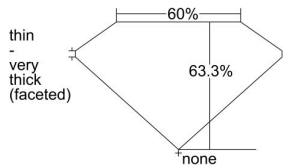

GIA®

FACSIMILE

GIA REPORT 6482854624

Verify this report at GIA.edu

GIA NATURAL DIAMOND DOSSIER®

March 19, 2024
GIA Report Number **6482854624**
Shape and Cutting Style ..... **Oval Brilliant**
Measurements ..... **5.28 x 3.71 x 2.35 mm**

GRADING RESULTS

Carat Weight ..... **0.30 carat**
Color Grade ..... **E**
Clarity Grade **VS2**

ADDITIONAL GRADING INFORMATION

Polish ..... **Excellent**
Symmetry ..... **Very Good**
Fluorescence ..... **None**
Clarity Characteristics..... **Crystal, Cloud**
Inscription(s): **GIA 6482854624**

PROPORTIONS

Profile not to actual proportions

GRADING SCALES

GIA COLOR SCALE		GIA CLARITY SCALE			
COLORLESS	D	VERY SLIGHTLY INCLUDED	FLAWLESS		
	E		INTERNALLY FLAWLESS		
	F		VVS₁		
	NEAR COLORLESS	G	VVS₂		
		H	VERY SLIGHTLY INCLUDED	VS₁	
		I		VS₂	
		FAINT	J	SLIGHTLY INCLUDED	SI₁
	K		SI₂		
	L		INCLUDED		I₁
	M			I₂	
N	I₃				
VERT LIGHT	O				
	P				
	Q				
	R				
	S				
	T				
	LIGHT	U			
V					
W					
X					
Y					
Z