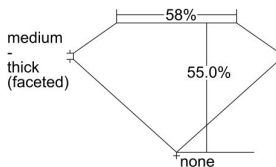

GIA®

FACSIMILE

GIA REPORT 6482855167

Verify this report at GIA.edu

GIA NATURAL DIAMOND DOSSIER®

March 18, 2024
GIA Report Number **6482855167**
Shape and Cutting Style ..... **Heart Brilliant**
Measurements ..... **4.19 x 4.78 x 2.63 mm**

GRADING RESULTS

Carat Weight ..... **0.31 carat**
Color Grade ..... **E**
Clarity Grade **VVS2**

ADDITIONAL GRADING INFORMATION

Polish ..... **Excellent**
Symmetry ..... **Very Good**
Fluorescence ..... **None**
Clarity Characteristics..... **Pinpoint, Cloud**
Inscription(s): **GIA 6482855167**

PROPORTIONS

Profile not to actual proportions

GRADING SCALES

GIA COLOR SCALE		GIA CLARITY SCALE			
COLORLESS	D	VERY VERY SLIGHTLY INCLUDED	FLAWLESS		
	E		INTERNALLY FLAWLESS		
	F	VERY SLIGHTLY INCLUDED	VVS₁		
	G		VVS₂		
	H		VS₁		
	NEAR COLORLESS	I	SLIGHTLY INCLUDED	VS₂	
		J		SI₁	
		FAINT	K	INCLUDED	SI₂
			L		I₁
			M		I₂
VERT LIGHT			N	INCLUDED	I₃
			O		
			P		
	Q				
LIGHT	R				
	S				
	T				
	U				
	V				
	Z