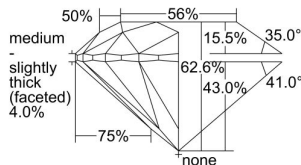

GIA®

FACSIMILE

GIA REPORT 6482858727

Verify this report at GIA.edu

GIA NATURAL DIAMOND DOSSIER®

March 20, 2024
GIA Report Number **6482858727**
Shape and Cutting Style ..... **Round Brilliant**
Measurements ..... **4.53 - 4.56 x 2.84 mm**

GRADING RESULTS

Carat Weight ..... **0.36 carat**
Color Grade ..... **F**
Clarity Grade **S12**
Cut Grade ..... **Excellent**

ADDITIONAL GRADING INFORMATION

Polish ..... **Excellent**
Symmetry ..... **Excellent**
Fluorescence ..... **None**
Clarity Characteristics ..... **Cloud, Crystal**
Inscription(s): **GIA 6482858727**

PROPORTIONS

Profile to actual proportions

GRADING SCALES

GIA COLOR SCALE	GIA CLARITY SCALE	GIA CUT SCALE	
D	FLAWLESS	EXCELLENT	
E	INTERNALLY FLAWLESS		
F		VVS₁	VERY GOOD
G	VVS₂		
H	VS₁	GOOD	
I	VS₂		
J	S1₁	FAIR	
K	S1₂		
L	I₁	POOR	
M	I₂		
N	I₃		
O			
P			
Q			
R			
S			
T			
U			
V			
W			
X			
Y			
Z