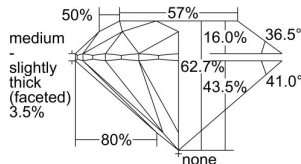

GIA®

FACSIMILE

GIA REPORT 6482865182

Verify this report at GIA.edu

GIA NATURAL DIAMOND DOSSIER®

March 19, 2024
GIA Report Number **6482865182**
Shape and Cutting Style ..... **Round Brilliant**
Measurements ..... **5.77 - 5.80 x 3.63 mm**

GRADING RESULTS

Carat Weight ..... **0.75 carat**
Color Grade ..... **K**
Clarity Grade **S11**
Cut Grade ..... **Excellent**

ADDITIONAL GRADING INFORMATION

Polish ..... **Excellent**
Symmetry ..... **Excellent**
Fluorescence ..... **None**
Clarity Characteristics..... **Crystal, Feather, Cloud**
Inscription(s): **GIA 6482865182**

PROPORTIONS

Profile to actual proportions

GRADING SCALES

GIA COLOR SCALE	GIA CLARITY SCALE	GIA CUT SCALE	
D	FLAWLESS	EXCELLENT	
E	INTERNALLY FLAWLESS		
F		VVS₁	VERY GOOD
G	VVS₂		
H	VS₁	GOOD	
I	VS₂		
J	S1₁	FAIR	
K	S1₂		
L	I₁	POOR	
M	I₂		
N	I₃		
O			
P			
Q			
R			
S			
T			
U			
V			
W			
X			
Y			
Z