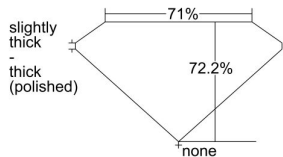

GIA®

FACSIMILE

GIA REPORT 6482867371

Verify this report at GIA.edu

GIA NATURAL DIAMOND DOSSIER®

March 20, 2024
GIA Report Number **6482867371**
Shape and Cutting Style ..... **Square Modified Brilliant**
Measurements ..... **3.69 x 3.69 x 2.66 mm**

GRADING RESULTS

Carat Weight ..... **0.30 carat**
Color Grade ..... **G**
Clarity Grade **VVS1**

ADDITIONAL GRADING INFORMATION

Polish ..... **Excellent**
Symmetry ..... **Very Good**
Fluorescence ..... **Medium Blue**
Clarity Characteristics..... **Pinpoint, Cavity, Feather, Surface
Graining**

Inscription(s): GIA 6482867371

PROPORTIONS

Profile not to actual proportions

GRADING SCALES

GIA COLOR SCALE		GIA CLARITY SCALE			
COLORLESS	D	VERY VERY SLIGHTLY INCLUDED	FLAWLESS		
	E		INTERNALLY FLAWLESS		
	F	VERY SLIGHTLY INCLUDED	VVS₁		
	G		VVS₂		
	H		VS₁		
	NEAR COLORLESS	I	SLIGHTLY INCLUDED	VS₂	
		J		SI₁	
		FAINT	K	INCLUDED	SI₂
			L		I₁
			M		I₂
VERY LIGHT	N		LIGHT	I₃	
	O				
	P				
	Q				
	R				
	S				
LIGHT	T				
	U				
	V				
	W				
	X				
Y					
Z