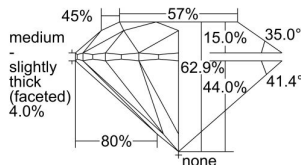

GIA®

FACSIMILE

GIA REPORT 6482870782

Verify this report at GIA.edu

GIA NATURAL DIAMOND DOSSIER®

March 20, 2024
GIA Report Number **6482870782**
Shape and Cutting Style ..... **Round Brilliant**
Measurements ..... **5.28 - 5.31 x 3.33 mm**

GRADING RESULTS

Carat Weight ..... **0.57 carat**
Color Grade ..... **D**
Clarity Grade **S11**
Cut Grade ..... **Excellent**

ADDITIONAL GRADING INFORMATION

Polish ..... **Excellent**
Symmetry ..... **Excellent**
Fluorescence ..... **None**
Clarity Characteristics ..... **Cloud**
Inscription(s): **GIA 6482870782**

PROPORTIONS

Profile to actual proportions

GRADING SCALES

GIA COLOR SCALE	GIA CLARITY SCALE	GIA CUT SCALE	
D	FLAWLESS	EXCELLENT	
E	INTERNALLY FLAWLESS		
F		VVS₁	VERY GOOD
G	VVS₂		
H	VS₁	GOOD	
I	VS₂		
J	S1₁	FAIR	
K	S1₂		
L	I₁	POOR	
M	I₂		
N	I₃		
O			
P			
Q			
R			
S			
T			
U			
V			
W			
X			
Y			
Z