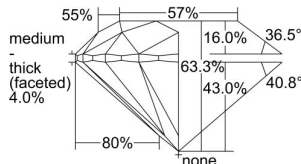

GIA®

FACSIMILE

GIA REPORT 6482873533

Verify this report at GIA.edu

GIA NATURAL DIAMOND DOSSIER®

March 20, 2024
GIA Report Number **6482873533**
Shape and Cutting Style ..... **Round Brilliant**
Measurements ..... **4.88 - 4.93 x 3.10 mm**

GRADING RESULTS

Carat Weight ..... **0.46 carat**
Color Grade ..... **G**
Clarity Grade **S11**
Cut Grade ..... **Very Good**

ADDITIONAL GRADING INFORMATION

Polish ..... **Very Good**
Symmetry ..... **Very Good**
Fluorescence ..... **Medium Blue**
Clarity Characteristics ..... **Crystal**

Inscription(s): GIA 6482873533, 80567260

PROPORTIONS

Profile to actual proportions