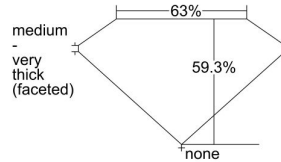

GIA®

FACSIMILE

GIA REPORT 6482875513

Verify this report at GIA.edu

GIA NATURAL DIAMOND DOSSIER®

March 20, 2024
GIA Report Number **6482875513**
Shape and Cutting Style ..... **Pear Brilliant**
Measurements ..... **6.24 x 3.76 x 2.23 mm**

GRADING RESULTS

Carat Weight ..... **0.31 carat**
Color Grade ..... **E**
Clarity Grade **S11**

ADDITIONAL GRADING INFORMATION

Polish ..... **Very Good**
Symmetry ..... **Very Good**
Fluorescence ..... **None**
Clarity Characteristics ..... **Crystal**
Inscription(s): **GIA 6482875513**

PROPORTIONS

Profile not to actual proportions

GRADING SCALES

GIA COLOR SCALE		GIA CLARITY SCALE			
COLORLESS	D	VERY VERY SLIGHTLY INCLUDED	FLAWLESS		
	E		INTERNALLY FLAWLESS		
	F	VERY SLIGHTLY INCLUDED	VVS₁		
	G		VVS₂		
	H		VS₁		
	NEAR COLORLESS	I	SLIGHTLY INCLUDED	VS₂	
		J		S1₁	
		FAINT	K	INCLUDED	S1₂
			L		I₁
			M		I₂
VERT LIGHT	N	LIGHT	I₃		
	O				
	P				
	Q				
	R				
	S				
	T				
LIGHT	U				
	V				
	W				
	X				
Y					
Z