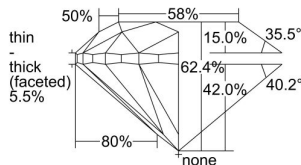

GIA®

FACSIMILE

GIA REPORT 6482877420

Verify this report at GIA.edu

GIA NATURAL DIAMOND DOSSIER®

March 20, 2024
GIA Report Number **6482877420**
Shape and Cutting Style ..... **Round Brilliant**
Measurements ..... **4.19 - 4.25 x 2.63 mm**

GRADING RESULTS

Carat Weight ..... **0.30 carat**
Color Grade ..... **K**
Clarity Grade **VS1**
Cut Grade ..... **Very Good**

ADDITIONAL GRADING INFORMATION

Polish ..... **Excellent**
Symmetry ..... **Very Good**
Fluorescence ..... **Faint**
Clarity Characteristics..... **Cloud, Indented Natural**
Inscription(s): **GIA 6482877420**

PROPORTIONS

Profile to actual proportions

GRADING SCALES

GIA COLOR SCALE	GIA CLARITY SCALE	GIA CUT SCALE	
D	FLAWLESS	EXCELLENT	
E	INTERNALLY FLAWLESS		
F		VVS₁	VERY GOOD
G	VVS₂		
H	VS₁	GOOD	
I	VS₂		
J	SI₁	FAIR	
K	SI₂		
L	I₁	POOR	
M			
N			
O	I₂		
P			
Q	I₃		
R			
S			
T			
U			
V			
W			
X			
Y			
Z