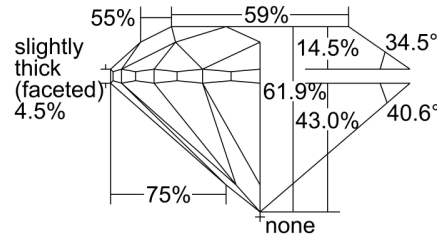

GIA NATURAL DIAMOND GRADING REPORT

April 08, 2024
 GIA Report Number 6482878578
 Shape and Cutting Style Round Brilliant
 Measurements 10.04 - 10.11 x 6.24 mm

GRADING RESULTS

Carat Weight 4.01 carat
 Color Grade G
 Clarity Grade VS2
 Cut Grade Excellent

ADDITIONAL GRADING INFORMATION

Polish Excellent
 Symmetry Excellent
 Fluorescence None
 Inscription(s): GIA 6482878578

Comments: Additional clouds are not shown. Pinpoints are not shown.

PROPORTIONS

Profile to actual proportions

CLARITY CHARACTERISTICS

KEY TO SYMBOLS*

- Crystal
- ~ Feather
- ☉ Cloud

* Red symbols denote internal characteristics (inclusions). Green or black symbols denote external characteristics (blemishes). Diagram is an approximate representation of the diamond, and symbols shown indicate type, position, and approximate size of clarity characteristics. All clarity characteristics may not be shown. Details of finish are not shown.