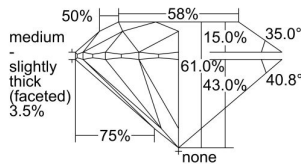

GIA®

FACSIMILE

GIA REPORT 6482879804

Verify this report at GIA.edu

GIA NATURAL DIAMOND DOSSIER®

March 20, 2024
GIA Report Number **6482879804**
Shape and Cutting Style ..... **Round Brilliant**
Measurements ..... **3.71 - 3.73 x 2.27 mm**

GRADING RESULTS

Carat Weight ..... **0.19 carat**
Color Grade ..... **G**
Clarity Grade ..... **Internally Flawless**
Cut Grade ..... **Excellent**

ADDITIONAL GRADING INFORMATION

Polish ..... **Excellent**
Symmetry ..... **Excellent**
Fluorescence ..... **Medium Blue**
Clarity Characteristics..... **Minor Details of Polish**
Inspection(s): **GIA 6482879804**

PROPORTIONS

Profile to actual proportions

GRADING SCALES

GIA COLOR SCALE

COLOREDNESS	D
	E
	F
	G
	H
	I
	J
NEAR COLORLESS	K
	L
Faint	M
	N
	O
	P
	Q
Very Light	R
	S
	T
	U
	V
	W
	X
	Y
Light	Z

GIA CLARITY SCALE

VERY VERY SLIGHTLY INCLUDED	FLAWLESS
	INTERNALLY FLAWLESS
VERY SLIGHTLY INCLUDED	VVS₁
	VVS₂
SLIGHTLY INCLUDED	VS₁
	VS₂
INCLUDED	SI₁
	SI₂
	I₁
	I₂
	I₃

GIA CUT SCALE

EXCELLENT
VERY GOOD
GOOD
FAIR
POOR