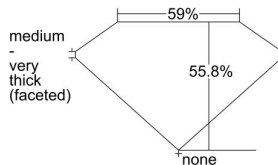

GIA®

FACSIMILE

GIA REPORT 6482882516

Verify this report at GIA.edu

GIA NATURAL DIAMOND DOSSIER®

March 27, 2024
GIA Report Number **6482882516**
Shape and Cutting Style ..... **Heart Brilliant**
Measurements ..... **5.14 x 5.68 x 3.17 mm**

GRADING RESULTS

Carat Weight ..... **0.51 carat**
Color Grade ..... **J**
Clarity Grade ..... **Internally Flawless**

ADDITIONAL GRADING INFORMATION

Polish ..... **Excellent**
Symmetry ..... **Excellent**
Fluorescence ..... **None**
Clarity Characteristics..... **Minor Details of Polish**
Inspection(s): **GIA 6482882516**

PROPORTIONS

Profile not to actual proportions

GRADING SCALES

GIA COLOR SCALE		GIA CLARITY SCALE			
COLORLESS	D	VERY VERY SLIGHTLY INCLUDED	FLAWLESS		
	E		INTERNALLY FLAWLESS		
	F	VERY SLIGHTLY INCLUDED	VVS₁		
	G		VVS₂		
	H		VS₁		
	NEAR COLORLESS	I	SLIGHTLY INCLUDED	VS₂	
		J		SI₁	
		FAINT	K	INCLUDED	SI₂
			L		I₁
			M		I₂
VERT LIGHT	N	LIGHT	I₃		
	O				
	P				
	Q				
	R