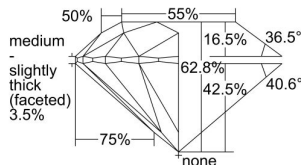

GIA®

FACSIMILE

GIA REPORT 6482887496

Verify this report at GIA.edu

GIA NATURAL DIAMOND DOSSIER®

March 21, 2024
GIA Report Number **6482887496**
Shape and Cutting Style ..... **Round Brilliant**
Measurements ..... **5.05 - 5.07 x 3.18 mm**

GRADING RESULTS

Carat Weight ..... **0.50 carat**
Color Grade ..... **F**
Clarity Grade **VS2**
Cut Grade ..... **Excellent**

ADDITIONAL GRADING INFORMATION

Polish ..... **Excellent**
Symmetry ..... **Excellent**
Fluorescence ..... **None**
Clarity Characteristics..... **Cloud**
Inscription(s): **GIA 6482887496**

PROPORTIONS

Profile to actual proportions

GRADING SCALES

GIA COLOR SCALE	GIA CLARITY SCALE	GIA CUT SCALE	
D	FLAWLESS	EXCELLENT	
E	INTERNALLY FLAWLESS		
F		VVS₁	VERY GOOD
G	VVS₂		
H	VS₁	GOOD	
I	VS₂		
J	SI₁	FAIR	
K	SI₂		
L	I₁	POOR	
M	I₂		
N	I₃		
O			
P			
Q			
R			
S			
T			
U			
V			
W			
X			
Y			
Z