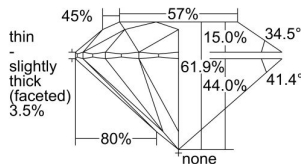

GIA®

FACSIMILE

GIA REPORT 6482893062

Verify this report at GIA.edu

GIA NATURAL DIAMOND DOSSIER®

March 22, 2024
GIA Report Number **6482893062**
Shape and Cutting Style ..... **Round Brilliant**
Measurements ..... **4.16 - 4.19 x 2.59 mm**

GRADING RESULTS

Carat Weight ..... **0.27 carat**
Color Grade ..... **I**
Clarity Grade **VS1**
Cut Grade ..... **Excellent**

ADDITIONAL GRADING INFORMATION

Polish ..... **Excellent**
Symmetry ..... **Excellent**
Fluorescence ..... **None**
Clarity Characteristics..... **Crystal, Cloud**
Inscription(s): **GIA 6482893062**

PROPORTIONS

Profile to actual proportions