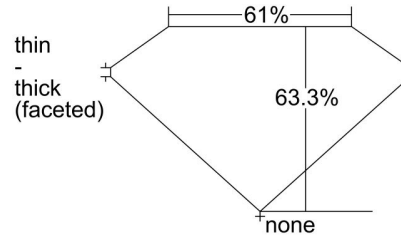

GIA NATURAL DIAMOND GRADING REPORT

March 29, 2024
 GIA Report Number 6482905305
 Shape and Cutting Style Oval Brilliant
 Measurements 9.39 x 7.00 x 4.44 mm

GRADING RESULTS

Carat Weight 2.01 carat
 Color Grade I
 Clarity Grade SI1

ADDITIONAL GRADING INFORMATION

Polish Excellent
 Symmetry Excellent
 Fluorescence None
 Inscription(s): GIA 6482905305

Comments: Clouds are not shown. Pinpoints are not shown.

PROPORTIONS

Profile not to actual proportions

CLARITY CHARACTERISTICS

KEY TO SYMBOLS*

-  Feather
-  Natural
-  Cavity
-  Needle
-  Indented Natural

* Red symbols denote internal characteristics (inclusions). Green or black symbols denote external characteristics (blemishes). Diagram is an approximate representation of the diamond, and symbols shown indicate type, position, and approximate size of clarity characteristics. All clarity characteristics may not be shown. Details of finish are not shown.