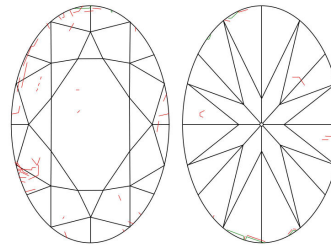

GIA NATURAL DIAMOND GRADING REPORT

March 29, 2024
 GIA Report Number 6482905305
 Shape and Cutting Style Oval Brilliant
 Measurements 9.39 x 7.00 x 4.44 mm

GRADING RESULTS

Carat Weight 2.01 carat
 Color Grade I
 Clarity Grade SI1

ADDITIONAL GRADING INFORMATION

Polish Excellent
 Symmetry Excellent
 Fluorescence None
 Inscription(s): GIA 6482905305

Comments: Clouds are not shown. Pinpoints are not shown.

PROPORTIONS

Profile not to actual proportions

CLARITY CHARACTERISTICS

KEY TO SYMBOLS*

-  Feather
-  Natural
-  Cavity
-  Needle
-  Indented Natural

* Red symbols denote internal characteristics (inclusions). Green or black symbols denote external characteristics (blemishes). Diagram is an approximate representation of the diamond, and symbols shown indicate type, position, and approximate size of clarity characteristics. All clarity characteristics may not be shown. Details of finish are not shown.