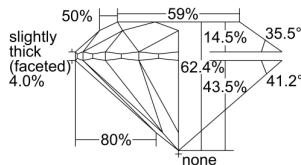

GIA®

FACSIMILE

GIA REPORT 6482926941

Verify this report at GIA.edu

GIA NATURAL DIAMOND DOSSIER®

March 27, 2024
GIA Report Number 6482926941
Shape and Cutting Style ..... Round Brilliant
Measurements ..... 4.47 - 4.50 x 2.80 mm

GRADING RESULTS

Carat Weight ..... 0.35 carat
Color Grade ..... E
Clarity Grade S11
Cut Grade ..... Excellent

ADDITIONAL GRADING INFORMATION

Polish ..... Excellent
Symmetry ..... Excellent
Fluorescence ..... None
Clarity Characteristics ..... Crystal
Inscription(s): GIA 6482926941

PROPORTIONS

Profile to actual proportions