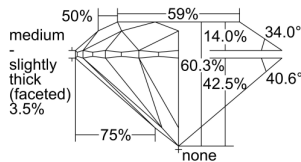

GIA®

FACSIMILE

GIA REPORT 6482950310

Verify this report at GIA.edu

GIA NATURAL DIAMOND DOSSIER®

March 28, 2024
GIA Report Number **6482950310**
Shape and Cutting Style ..... **Round Brilliant**
Measurements ..... **4.32 - 4.35 x 2.62 mm**

GRADING RESULTS

Carat Weight ..... **0.30 carat**
Color Grade ..... **F**
Clarity Grade **VS1**
Cut Grade ..... **Excellent**

ADDITIONAL GRADING INFORMATION

Polish ..... **Excellent**
Symmetry ..... **Excellent**
Fluorescence ..... **None**
Clarity Characteristics ..... **Cloud**
Inscription(s): **GIA 6482950310**

PROPORTIONS

Profile to actual proportions

GRADING SCALES

GIA COLOR SCALE	GIA CLARITY SCALE	GIA CUT SCALE	
D	FLAWLESS	EXCELLENT	
E	INTERNALLY FLAWLESS		
F		VVS₁	VERY GOOD
G	VVS₂		
H	VS₁	GOOD	
I	VS₂		
J	SI₁	FAIR	
K	SI₂		
L	I₁	POOR	
M	I₂		
N	I₃		
O			
P			
Q			
R			
S			
T			
U			
V			
W			
X			
Y			
Z