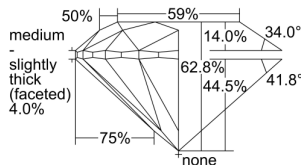

GIA®

FACSIMILE

GIA REPORT 6482967309

Verify this report at GIA.edu

GIA NATURAL DIAMOND DOSSIER®

April 01, 2024
GIA Report Number **6482967309**
Shape and Cutting Style ..... **Round Brilliant**
Measurements ..... **5.03 - 5.07 x 3.17 mm**

GRADING RESULTS

Carat Weight ..... **0.50 carat**
Color Grade ..... **I**
Clarity Grade **VVS1**
Cut Grade ..... **Excellent**

ADDITIONAL GRADING INFORMATION

Polish ..... **Excellent**
Symmetry ..... **Excellent**
Fluorescence ..... **None**
Clarity Characteristics ..... **Feather**
Inscription(s): **GIA 6482967309**

PROPORTIONS

Profile to actual proportions

GRADING SCALES

GIA COLOR SCALE	GIA CLARITY SCALE	GIA CUT SCALE	
D	FLAWLESS	EXCELLENT	
E	INTERNALLY FLAWLESS		
F		VVS₁	VERY GOOD
G	VVS₂		
H	VS₁	GOOD	
I	VS₂		
J	SI₁	FAIR	
K	SI₂		
L	I₁	POOR	
M			
N	I₂		
O			
P	I₃		
Q			
R			
S			
T			
U			
V			
W			
X			
Y			
Z