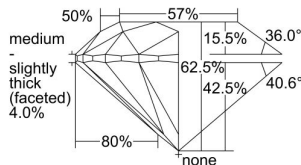

GIA®

FACSIMILE

GIA REPORT 6482967649

Verify this report at GIA.edu

GIA NATURAL DIAMOND DOSSIER®

April 02, 2024
GIA Report Number **6482967649**
Shape and Cutting Style ..... **Round Brilliant**
Measurements ..... **4.39 - 4.42 x 2.75 mm**

GRADING RESULTS

Carat Weight ..... **0.33 carat**
Color Grade ..... **I**
Clarity Grade **VS2**
Cut Grade ..... **Excellent**

ADDITIONAL GRADING INFORMATION

Polish ..... **Excellent**
Symmetry ..... **Excellent**
Fluorescence ..... **None**
Clarity Characteristics ..... **Cloud**
Inscription(s): **GIA 6482967649**

PROPORTIONS

Profile to actual proportions

GRADING SCALES

GIA COLOR SCALE	GIA CLARITY SCALE	GIA CUT SCALE	
D	FLAWLESS	EXCELLENT	
E	INTERNALLY FLAWLESS		
F		VVS₁	VERY GOOD
G	VVS₂		
H	VS₁	GOOD	
I	VS₂		
J	SI₁	FAIR	
K	SI₂		
L	I₁	POOR	
M	I₂		
N	I₃		
O			
P			
Q			
R			
S			
T			
U			
V			
W			
X			
Y			
Z