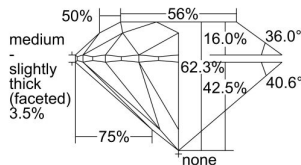

GIA®

FACSIMILE

GIA REPORT 6482970826

Verify this report at GIA.edu

GIA NATURAL DIAMOND DOSSIER®

April 01, 2024
GIA Report Number **6482970826**
Shape and Cutting Style ..... **Round Brilliant**
Measurements ..... **6.01 - 6.05 x 3.76 mm**

GRADING RESULTS

Carat Weight ..... **0.85 carat**
Color Grade ..... **H**
Clarity Grade **S12**
Cut Grade ..... **Excellent**

ADDITIONAL GRADING INFORMATION

Polish ..... **Excellent**
Symmetry ..... **Excellent**
Fluorescence ..... **None**
Clarity Characteristics..... **Cloud, Crystal**
Inscription(s): **GIA 6482970826**

PROPORTIONS

Profile to actual proportions