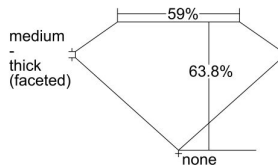

GIA®

FACSIMILE

GIA REPORT 6482975359

Verify this report at GIA.edu

GIA NATURAL DIAMOND DOSSIER®

April 02, 2024
GIA Report Number **6482975359**
Shape and Cutting Style ..... **Pear Brilliant**
Measurements ..... **6.42 x 4.14 x 2.64 mm**

GRADING RESULTS

Carat Weight ..... **0.40 carat**
Color Grade ..... **G**
Clarity Grade **S11**

ADDITIONAL GRADING INFORMATION

Polish ..... **Excellent**
Symmetry ..... **Very Good**
Fluorescence ..... **None**
Clarity Characteristics ..... **Twinning Wisp**
Inscription(s): **GIA 6482975359**

PROPORTIONS

Profile not to actual proportions

GRADING SCALES

GIA COLOR SCALE		GIA CLARITY SCALE			
COLORLESS	D	VERY VERY SLIGHTLY INCLUDED	FLAWLESS		
	E		INTERNALLY FLAWLESS		
	F	VERY SLIGHTLY INCLUDED	VVS₁		
	G		VVS₂		
	H		VS₁		
	NEAR COLORLESS	I	SLIGHTLY INCLUDED	VS₂	
		J		S1₁	
		FAINT	K	INCLUDED	S1₂
			L		I₁
			M		I₂
VERT LIGHT	N	INCLUDED	I₃		
	O				
	P				
	Q				
	R				
LIGHT	S				
	T				
	U				
	V				
	W				
X					
Y					
Z