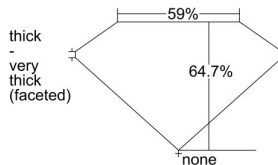

GIA®

FACSIMILE

GIA REPORT 6482980539

Verify this report at GIA.edu

GIA NATURAL DIAMOND DOSSIER®

April 03, 2024
GIA Report Number **6482980539**
Shape and Cutting Style ..... **Pear Brilliant**
Measurements ..... **7.13 x 4.93 x 3.19 mm**

GRADING RESULTS

Carat Weight ..... **0.70 carat**
Color Grade ..... **I**
Clarity Grade **VVS1**

ADDITIONAL GRADING INFORMATION

Polish ..... **Excellent**
Symmetry ..... **Very Good**
Fluorescence ..... **None**
Clarity Characteristics..... **Feather, Manufacturing Remnant**
Inspection(s): **GIA 6482980539**

PROPORTIONS

Profile not to actual proportions

GRADING SCALES

GIA COLOR SCALE		GIA CLARITY SCALE			
COLORLESS	D	VERY VERY SLIGHTLY INCLUDED	FLAWLESS		
	E		INTERNALLY FLAWLESS		
	F	VERY SLIGHTLY INCLUDED	VVS₁		
	G		VVS₂		
	H		VS₁		
	NEAR COLORLESS	I	SLIGHTLY INCLUDED	VS₂	
		J		SI₁	
		FAINT	K	INCLUDED	SI₂
			L		I₁
			M		I₂
VERT LIGHT	N	LIGHT	I₃		
	O				
	P				
	Q				
	R