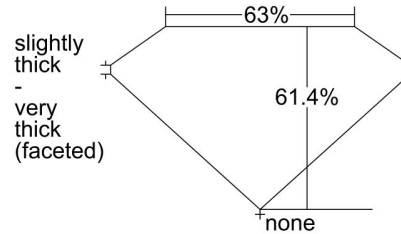

GIA NATURAL DIAMOND GRADING REPORT

April 08, 2024
GIA Report Number 6482985391
Shape and Cutting Style Pear Brilliant
Measurements 10.24 x 6.32 x 3.88 mm

GRADING RESULTS

Carat Weight 1.50 carat
Color Grade I
Clarity Grade Internally Flawless

ADDITIONAL GRADING INFORMATION

Polish Excellent
Symmetry Excellent
Fluorescence Faint
Inscription(s): GIA 6482985391
Comments: Minor details of polish are not shown.

PROPORTIONS

Profile not to actual proportions