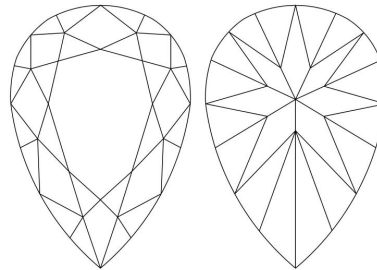

GIA NATURAL DIAMOND GRADING REPORT

April 08, 2024
GIA Report Number 6482985391
Shape and Cutting Style Pear Brilliant
Measurements 10.24 x 6.32 x 3.88 mm

GRADING RESULTS

Carat Weight 1.50 carat
Color Grade I
Clarity Grade Internally Flawless

ADDITIONAL GRADING INFORMATION

Polish Excellent
Symmetry Excellent
Fluorescence Faint
Inscription(s): GIA 6482985391
Comments: Minor details of polish are not shown.

PROPORTIONS

Profile not to actual proportions

CLARITY CHARACTERISTICS

GRADING SCALES

GIA COLOR SCALE		GIA CLARITY SCALE	
COLOURLESS	D	VERY VERY SLIGHTLY INCLUDED	FLAWLESS
	E		INTERNALLY FLAWLESS
	F		VVS ₁
NEAR COLOURLESS	G	VERY SLIGHTLY INCLUDED	VVS ₂
	H		VS ₁
	I		VS ₂
FANT	J	SLIGHTLY INCLUDED	SI ₁
	K		SI ₂
	L		I ₁
VERY LIGHT	M	INCLUDED	I ₂
	N		I ₃
	O		
LIGHT	P		
	Q		
	R		
	S		
	T		
	U		
	V		
W			
X			
Y			
Z			