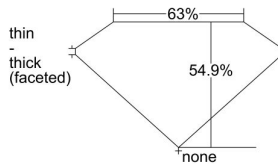

GIA®

FACSIMILE

GIA REPORT 6482987424

Verify this report at GIA.edu

GIA NATURAL DIAMOND DOSSIER®

April 10, 2024
GIA Report Number **6482987424**
Shape and Cutting Style ..... **Pear Brilliant**
Measurements ..... **5.05 x 3.49 x 1.91 mm**

GRADING RESULTS

Carat Weight ..... **0.20 carat**
Color Grade ..... **G**
Clarity Grade **VS2**

ADDITIONAL GRADING INFORMATION

Polish ..... **Good**
Symmetry ..... **Good**
Fluorescence ..... **Faint**
Clarity Characteristics ..... **Feather, Cloud, Cavity**
Inscription(s): **GIA 6482987424**

PROPORTIONS

Profile not to actual proportions

GRADING SCALES

GIA COLOR SCALE		GIA CLARITY SCALE			
COLORLESS	D	VERY VERY SLIGHTLY INCLUDED	FLAWLESS		
	E		INTERNALLY FLAWLESS		
	F	VERY SLIGHTLY INCLUDED	VVS₁		
	G		VVS₂		
	H		VS₁		
	NEAR COLORLESS	I	SLIGHTLY INCLUDED	VS₂	
		J		SI₁	
		FAINT	K	INCLUDED	SI₂
			L		I₁
			M		I₂
VERT LIGHT	N		INCLUDED	I₃	
	O				
	P				
	LIGHT	Q			
		R			
S					
T					
U					
	V				
	W				
	X				
	Y				
	Z