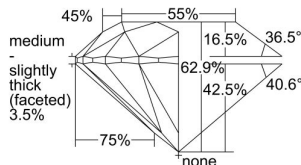

GIA®

FACSIMILE

GIA REPORT 6482992718

Verify this report at GIA.edu

GIA NATURAL DIAMOND DOSSIER®

April 03, 2024
GIA Report Number **6482992718**
Shape and Cutting Style ..... **Round Brilliant**
Measurements ..... **4.32 - 4.33 x 2.72 mm**

GRADING RESULTS

Carat Weight ..... **0.31 carat**
Color Grade ..... **K**
Clarity Grade **VS1**
Cut Grade ..... **Excellent**

ADDITIONAL GRADING INFORMATION

Polish ..... **Excellent**
Symmetry ..... **Excellent**
Fluorescence ..... **Faint**
Clarity Characteristics..... **Feather, Pinpoint**
Inscription(s): **GIA 6482992718**

PROPORTIONS

Profile to actual proportions

GRADING SCALES

GIA COLOR SCALE	GIA CLARITY SCALE	GIA CUT SCALE	
D	FLAWLESS	EXCELLENT	
E	INTERNALLY FLAWLESS		
F		VVS₁	VERY GOOD
G	VVS₂		
H	VS₁	GOOD	
I	VS₂		
J	SI₁	FAIR	
K	SI₂		
L	I₁	POOR	
M	I₂		
N	I₃		
O			
P			
Q			
R			
S			
T			
U			
V			
W			
X			
Y			
Z