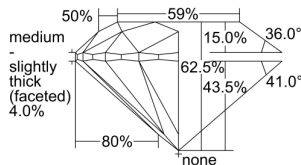

GIA®

FACSIMILE

GIA REPORT 6482992982

Verify this report at GIA.edu

GIA NATURAL DIAMOND DOSSIER®

April 03, 2024
GIA Report Number **6482992982**
Shape and Cutting Style ..... **Round Brilliant**
Measurements ..... **5.60 - 5.65 x 3.52 mm**

GRADING RESULTS

Carat Weight ..... **0.70 carat**
Color Grade ..... **F**
Clarity Grade **VS1**
Cut Grade ..... **Excellent**

ADDITIONAL GRADING INFORMATION

Polish ..... **Excellent**
Symmetry ..... **Excellent**
Fluorescence ..... **None**
Clarity Characteristics..... **Cloud, Feather, Pinpoint**
Inscription(s): **GIA 6482992982**

PROPORTIONS

Profile to actual proportions

GRADING SCALES

GIA COLOR SCALE	GIA CLARITY SCALE	GIA CUT SCALE	
D	FLAWLESS	EXCELLENT	
E	INTERNALLY FLAWLESS		
F		VVS₁	VERY GOOD
G	VVS₂		
H	VS₁	GOOD	
I	VS₂		
J	SI₁	FAIR	
K	SI₂		
L	I₁	POOR	
M	I₂		
N	I₃		
O			
P			
Q			
R			
S			
T			
U			
V			
W			
X			
Y			
Z