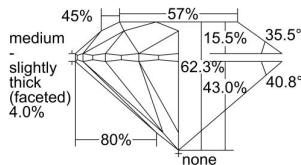

GIA®

FACSIMILE

GIA REPORT 6482994244

Verify this report at GIA.edu

GIA NATURAL DIAMOND DOSSIER®

April 03, 2024
GIA Report Number **6482994244**
Shape and Cutting Style ..... **Round Brilliant**
Measurements ..... **4.33 - 4.35 x 2.71 mm**

GRADING RESULTS

Carat Weight ..... **0.31 carat**
Color Grade ..... **F**
Clarity Grade **S12**
Cut Grade ..... **Excellent**

ADDITIONAL GRADING INFORMATION

Polish ..... **Very Good**
Symmetry ..... **Excellent**
Fluorescence ..... **None**
Clarity Characteristics ..... **Feather**
Inscription(s): **GIA 6482994244**

PROPORTIONS

Profile to actual proportions

GRADING SCALES

GIA COLOR SCALE	GIA CLARITY SCALE	GIA CUT SCALE	
D	FLAWLESS	EXCELLENT	
E	INTERNALLY FLAWLESS		
F		VVS₁	VERY GOOD
G	VVS₂		
H	VS₁	GOOD	
I	VS₂		
J	S1₁	FAIR	
K	S1₂		
L	I₁	POOR	
M	I₂		
N	I₃		
O			
P			
Q			
R			
S			
T			
U			
V			
W			
X			
Y			
Z