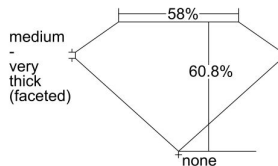

GIA®

FACSIMILE

GIA REPORT 6482994312

Verify this report at GIA.edu

GIA NATURAL DIAMOND DOSSIER®

April 04, 2024
GIA Report Number **6482994312**
Shape and Cutting Style ..... **Marquise Brilliant**
Measurements ..... **7.55 x 3.97 x 2.41 mm**

GRADING RESULTS

Carat Weight ..... **0.43 carat**
Color Grade ..... **H**
Clarity Grade **VS1**

ADDITIONAL GRADING INFORMATION

Polish ..... **Very Good**
Symmetry ..... **Very Good**
Fluorescence ..... **None**
Clarity Characteristics..... **Cloud**
Inscription(s): GIA 6482994312

PROPORTIONS

Profile not to actual proportions

GRADING SCALES

GIA COLOR SCALE		GIA CLARITY SCALE		
NEAR COLORLESS	D	VERY VERY SLIGHTLY INCLUDED	FLAWLESS	
	E		INTERNALLY FLAWLESS	
	F	VERY SLIGHTLY INCLUDED	VVS₁	
	G		VVS₂	
	H		VS₁	
	FAINT	I	SLIGHTLY INCLUDED	VS₂
		J		SI₁
		K	INCLUDED	SI₂
		L		I₁
		M		I₂
LIGHT		N		I₃
		O		
		P		
	Q			
	R			
	S