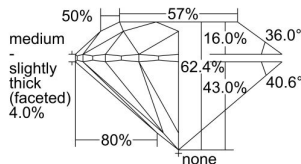

GIA®

FACSIMILE

GIA REPORT 6482994835

Verify this report at GIA.edu

GIA NATURAL DIAMOND DOSSIER®

April 04, 2024
GIA Report Number **6482994835**
Shape and Cutting Style ..... **Round Brilliant**
Measurements ..... **5.75 - 5.80 x 3.61 mm**

GRADING RESULTS

Carat Weight ..... **0.74 carat**
Color Grade ..... **H**
Clarity Grade **VVS1**
Cut Grade ..... **Excellent**

ADDITIONAL GRADING INFORMATION

Polish ..... **Excellent**
Symmetry ..... **Excellent**
Fluorescence ..... **None**
Clarity Characteristics ..... **Feather**
Inscription(s): **GIA 6482994835**

PROPORTIONS

Profile to actual proportions

GRADING SCALES

GIA COLOR SCALE	GIA CLARITY SCALE	GIA CUT SCALE	
D	FLAWLESS	EXCELLENT	
E	INTERNALLY FLAWLESS		
F		VVS₁	VERY GOOD
G	VVS₂		
H	VS₁	GOOD	
I	VS₂		
J	SI₁	FAIR	
K	SI₂		
L	I₁	POOR	
M			
N			
O	I₂		
P			
Q			
R	I₃		
S			
T			
U			
V			
W			
X			
Y			
Z