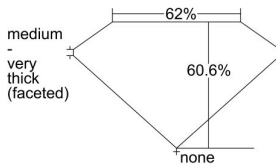

GIA®

FACSIMILE

GIA REPORT 6482994869

Verify this report at GIA.edu

GIA NATURAL DIAMOND DOSSIER®

April 04, 2024
GIA Report Number 6482994869
Shape and Cutting Style ..... Heart Brilliant
Measurements ..... 4.51 x 5.33 x 3.23 mm

GRADING RESULTS

Carat Weight ..... 0.46 carat
Color Grade ..... H
Clarity Grade VS2

ADDITIONAL GRADING INFORMATION

Polish ..... Excellent
Symmetry ..... Very Good
Fluorescence ..... None
Clarity Characteristics ..... Cloud, Crystal
Inscription(s): GIA 6482994869

PROPORTIONS

Profile not to actual proportions

GRADING SCALES

GIA COLOR SCALE		GIA CLARITY SCALE			
COLORLESS	D	VERY VERY SLIGHTLY INCLUDED	FLAWLESS		
	E		INTERNALLY FLAWLESS		
	F	VERY SLIGHTLY INCLUDED	VVS₁		
	G		VVS₂		
	H		VS₁		
	NEAR COLORLESS	I	SLIGHTLY INCLUDED	VS₂	
		J		SI₁	
		FAINT	K	INCLUDED	SI₂
			L		I₁
			M		I₂
VERY LIGHT			N	INCLUDED	I₃
			O		
			P		
	Q				
LIGHT	R				
	S				
	T				
	U				
	V				
	Z