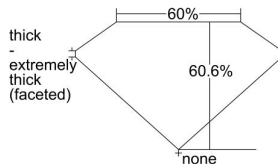

GIA®

FACSIMILE

GIA REPORT 6482997169

Verify this report at GIA.edu

GIA NATURAL DIAMOND DOSSIER®

April 05, 2024
GIA Report Number **6482997169**
Shape and Cutting Style ..... **Heart Brilliant**
Measurements ..... **5.22 x 6.13 x 3.71 mm**

GRADING RESULTS

Carat Weight ..... **0.71 carat**
Color Grade ..... **K**
Clarity Grade **VVS1**

ADDITIONAL GRADING INFORMATION

Polish ..... **Excellent**
Symmetry ..... **Excellent**
Fluorescence ..... **None**
Clarity Characteristics..... **Pinpoint, Feather**
Inscription(s): **GIA 6482997169**

PROPORTIONS

Profile not to actual proportions

GRADING SCALES

GIA COLOR SCALE		GIA CLARITY SCALE			
COLORLESS	D	VERY VERY SLIGHTLY INCLUDED	FLAWLESS		
	E		INTERNALLY FLAWLESS		
	F	VERY SLIGHTLY INCLUDED	VVS₁		
	G		VVS₂		
	H		VS₁		
	NEAR COLORLESS	I	SLIGHTLY INCLUDED	VS₂	
		J		SI₁	
		FAINT	K	INCLUDED	SI₂
			L		I₁
			M		I₂
VERY LIGHT			N	INCLUDED	I₃
			O		
			P		
	Q				
LIGHT	R				
	S				
	T				
	U				
	V				
	Z