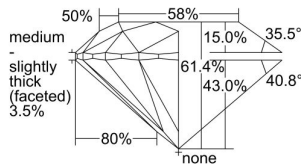

GIA®

FACSIMILE

GIA REPORT 6482998126

Verify this report at GIA.edu

GIA NATURAL DIAMOND DOSSIER®

April 03, 2024
GIA Report Number **6482998126**
Shape and Cutting Style ..... **Round Brilliant**
Measurements ..... **3.70 - 3.72 x 2.28 mm**

GRADING RESULTS

Carat Weight ..... **0.19 carat**
Color Grade ..... **J**
Clarity Grade **VVS1**
Cut Grade ..... **Excellent**

ADDITIONAL GRADING INFORMATION

Polish ..... **Excellent**
Symmetry ..... **Excellent**
Fluorescence ..... **Faint**
Clarity Characteristics ..... **Pinpoint**
Inscription(s): **GIA 6482998126**

PROPORTIONS

Profile to actual proportions

GRADING SCALES

GIA COLOR SCALE

COLORLESS	D
	E
	F
	G
	H
	I
	J
NEAR COLORLESS	K
	L
FAIN	M
	N
	O
	P
VERY LIGHT	Q
	R
	S
	T
	U
	V
	W
	X
	Y
LIGHT	Z

GIA CLARITY SCALE

FLAWLESS	VERY VERY SLIGHTLY INCLUDED	VVS₁	
			VVS₂
INTERNALLY FLAWLESS	VERY SLIGHTLY INCLUDED	VS₁	
		VS₂	
SLIGHTLY INCLUDED	SLIGHTLY INCLUDED	SI₁	
		SI₂	
INCLUDED	INCLUDED	I₁	
		I₂	
		I₃	

GIA CUT SCALE

EXCELLENT
VERY GOOD
GOOD
FAIR
POOR