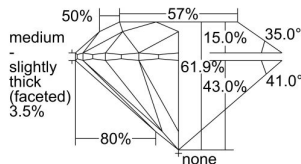

GIA®

FACSIMILE

GIA REPORT 6482998226

Verify this report at GIA.edu

GIA NATURAL DIAMOND DOSSIER®

April 04, 2024
GIA Report Number **6482998226**
Shape and Cutting Style ..... **Round Brilliant**
Measurements ..... **4.17 - 4.19 x 2.59 mm**

GRADING RESULTS

Carat Weight ..... **0.27 carat**
Color Grade ..... **D**
Clarity Grade **VVS2**
Cut Grade ..... **Excellent**

ADDITIONAL GRADING INFORMATION

Polish ..... **Excellent**
Symmetry ..... **Excellent**
Fluorescence ..... **None**
Clarity Characteristics ..... **Pinpoint**
Inscription(s): **GIA 6482998226**

PROPORTIONS

Profile to actual proportions

GRADING SCALES

GIA COLOR SCALE	GIA CLARITY SCALE	GIA CUT SCALE
D	FLAWLESS	EXCELLENT
E	INTERNALLY FLAWLESS	
F	VVS₁	VERY GOOD
G		
H	VS₁	GOOD
I		
J	VS₂	FAIR
K		
L	SI₁	POOR
M		
N	SI₂	
O		
P	I₁	
Q		
R	I₂	
S		
T	I₃	
U		
V		
W		
X		
Y		
Z