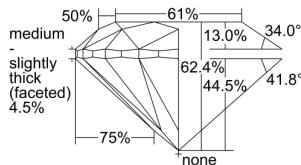

GIA®

FACSIMILE

GIA REPORT 6482999486

Verify this report at GIA.edu

GIA NATURAL DIAMOND DOSSIER®

April 05, 2024
GIA Report Number **6482999486**
Shape and Cutting Style ..... **Round Brilliant**
Measurements ..... **4.89 - 4.92 x 3.06 mm**

GRADING RESULTS

Carat Weight ..... **0.46 carat**
Color Grade ..... **G**
Clarity Grade **VS1**
Cut Grade ..... **Excellent**

ADDITIONAL GRADING INFORMATION

Polish ..... **Very Good**
Symmetry ..... **Excellent**
Fluorescence ..... **None**
Clarity Characteristics..... **Cloud, Indented Natural**
Inspection(s): **GIA 6482999486**

PROPORTIONS

Profile to actual proportions

GRADING SCALES

GIA COLOR SCALE	GIA CLARITY SCALE	GIA CUT SCALE	
D	FLAWLESS	EXCELLENT	
E	INTERNALLY FLAWLESS		
F		VVS₁	VERY GOOD
G	VVS₂		
H	VS₁	GOOD	
I	VS₂		
J	SI₁	FAIR	
K	SI₂		
L	I₁	POOR	
M			
N			
O	I₂		
P			
Q	I₃		
R			
S			
T			
U			
V			
W			
X			
Y			
Z