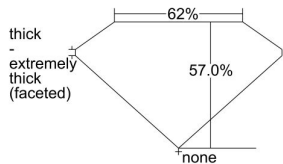

GIA®

FACSIMILE

GIA REPORT 6485061462

Verify this report at GIA.edu

GIA NATURAL DIAMOND DOSSIER®

November 22, 2023
GIA Report Number **6485061462**
Shape and Cutting Style ..... **Pear Brilliant**
Measurements ..... **5.08 x 3.13 x 1.79 mm**

GRADING RESULTS

Carat Weight ..... **0.18 carat**
Color Grade ..... **F**
Clarity Grade **S11**

ADDITIONAL GRADING INFORMATION

Polish ..... **Good**
Symmetry ..... **Good**
Fluorescence ..... **None**
Clarity Characteristics ..... **Crystal**
Inscription(s): **GIA 6485061462**

PROPORTIONS

Profile not to actual proportions

GRADING SCALES

GIA COLOR SCALE		GIA CLARITY SCALE			
COLORLESS	D	VERY VERY SLIGHTLY INCLUDED	FLAWLESS		
	E		INTERNALLY FLAWLESS		
	F	VERY SLIGHTLY INCLUDED	VVS₁		
	G		VVS₂		
	H		VS₁		
	NEAR COLORLESS	I	SLIGHTLY INCLUDED	VS₂	
		J		S1₁	
		FAINT	K	INCLUDED	S1₂
			L		I₁
			M		I₂
VERT LIGHT	N	LIGHT	I₃		
	O				
	P				
	Q				
	R				
	S				
LIGHT	T				
	U				
	V				
	W				
	X				
Y					
Z