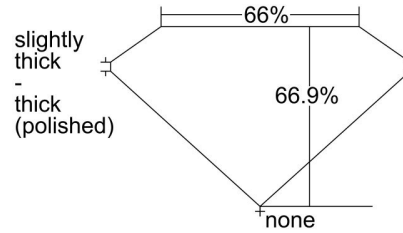

GIA NATURAL DIAMOND GRADING REPORT

November 27, 2023
 GIA Report Number 6485105835
 Shape and Cutting Style Emerald Cut
 Measurements 6.63 x 4.90 x 3.28 mm

GRADING RESULTS

Carat Weight 1.01 carat
 Color Grade F
 Clarity Grade VS1

ADDITIONAL GRADING INFORMATION

Polish Excellent
 Symmetry Very Good
 Fluorescence None
 Inscription(s): GIA 6485105835

Comments: Clouds, pinpoints and internal graining are not shown.

PROPORTIONS

Profile not to actual proportions

CLARITY CHARACTERISTICS

KEY TO SYMBOLS*

- Feather
- Needle

* Red symbols denote internal characteristics (inclusions). Green or black symbols denote external characteristics (blemishes). Diagram is an approximate representation of the diamond, and symbols shown indicate type, position, and approximate size of clarity characteristics. All clarity characteristics may not be shown. Details of finish are not shown.