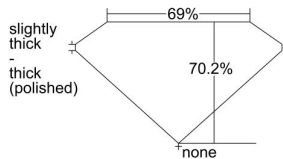

GIA®

FACSIMILE

GIA REPORT 6485174189

Verify this report at GIA.edu

GIA NATURAL DIAMOND DOSSIER®

December 15, 2023
GIA Report Number **6485174189**
Shape and Cutting Style ..... **Cut-Cornered Rectangular Modified Brilliant**
Measurements ..... **6.20 x 4.78 x 3.36 mm**

GRADING RESULTS

Carat Weight ..... **0.90 carat**
Color Grade ..... **G**
Clarity Grade **VS1**

ADDITIONAL GRADING INFORMATION

Polish ..... **Excellent**
Symmetry ..... **Excellent**
Fluorescence ..... **None**
Clarity Characteristics ..... **Feather, Cloud, Pinpoint**
Inscription(s): **GIA 6485174189**

PROPORTIONS

Profile not to actual proportions

GRADING SCALES

GIA COLOR SCALE		GIA CLARITY SCALE			
COLORLESS	D	VERY VERY SLIGHTLY INCLUDED	FLAWLESS		
	E		INTERNALLY FLAWLESS		
	F		VVS₁		
	NEAR COLORLESS	G	VVS₂		
		H	VERY SLIGHTLY INCLUDED	VS₁	
		I		VS₂	
		FAINT	J	SLIGHTLY INCLUDED	SI₁
			K		SI₂
	L		INCLUDED		I₁
	M			I₂	
VERT LIGHT	N		INCLUDED	I₃	
	O				
	P				
	Q				
	R				
LIGHT	S				
	T				
	U				
	V				
	W				
X					
Y					
Z