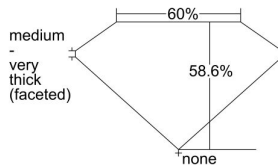

GIA®

FACSIMILE

GIA REPORT 6485191382

Verify this report at GIA.edu

GIA NATURAL DIAMOND DOSSIER®

December 18, 2023
GIA Report Number **6485191382**
Shape and Cutting Style ..... **Heart Brilliant**
Measurements ..... **4.03 x 4.72 x 2.77 mm**

GRADING RESULTS

Carat Weight ..... **0.31 carat**
Color Grade ..... **F**
Clarity Grade **VVS1**

ADDITIONAL GRADING INFORMATION

Polish ..... **Excellent**
Symmetry ..... **Very Good**
Fluorescence ..... **None**
Clarity Characteristics ..... **Needle, Feather**
Inscription(s): **GIA 6485191382**

PROPORTIONS

Profile not to actual proportions

GRADING SCALES

GIA COLOR SCALE		GIA CLARITY SCALE		
NEAR COLORLESS	D	VERY SLIGHTLY INCLUDED	FLAWLESS	
	E		INTERNALLY FLAWLESS	
	F		VVS₁	
	FANT	G	VERY SLIGHTLY INCLUDED	VVS₂
		H		VS₁
		I	SLIGHTLY INCLUDED	VS₂
		J		SI₁
	LIGHT	K	INCLUDED	SI₂
		L		I₁
		M		I₂
N		INCLUDED	I₃	
O				
P				
Q				
R				
S				
T				
U				
V				
W				
X				
Y				
Z