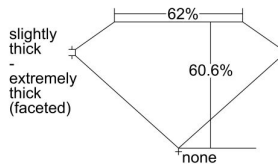

GIA®

FACSIMILE

GIA REPORT 6485223111

Verify this report at GIA.edu

GIA NATURAL DIAMOND DOSSIER®

December 26, 2023
GIA Report Number **6485223111**
Shape and Cutting Style ..... **Heart Brilliant**
Measurements ..... **4.75 x 5.60 x 3.40 mm**

GRADING RESULTS

Carat Weight ..... **0.55 carat**
Color Grade ..... **K**
Clarity Grade ..... **Internally Flawless**

ADDITIONAL GRADING INFORMATION

Polish ..... **Excellent**
Symmetry ..... **Excellent**
Fluorescence ..... **Faint**
Clarity Characteristics ..... **Minor Details of Polish**
Inspection(s): **GIA 6485223111**

PROPORTIONS

Profile not to actual proportions

GRADING SCALES

GIA COLOR SCALE		GIA CLARITY SCALE	
COLORLESS	D	VERY VERY SLIGHTLY INCLUDED	FLAWLESS
	E		INTERNALLY FLAWLESS
	F		VVS₁
	G		VVS₂
	H		VS₁
	I		VS₂
	J		SI₁
	K		SI₂
	L		I₁
	M		I₂
NEAR COLORLESS	N	SLIGHTLY INCLUDED	I₃
	O		
	P		
	Q		
FAINT	R		
	S		
	T		
	U		
VERY LIGHT	V		
	W		
	X		
	Y		
LIGHT	Z