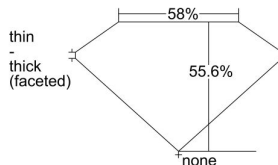

GIA®

FACSIMILE

GIA REPORT 6485276136

Verify this report at GIA.edu

GIA NATURAL DIAMOND DOSSIER®

January 03, 2024
GIA Report Number **6485276136**
Shape and Cutting Style ..... **Heart Brilliant**
Measurements ..... **5.98 x 6.84 x 3.80 mm**

GRADING RESULTS

Carat Weight ..... **0.91 carat**
Color Grade ..... **I**
Clarity Grade **VS1**

ADDITIONAL GRADING INFORMATION

Polish ..... **Excellent**
Symmetry ..... **Excellent**
Fluorescence ..... **None**
Clarity Characteristics ..... **Feather**
Inscription(s): **GIA 6485276136**

PROPORTIONS

Profile not to actual proportions

GRADING SCALES

GIA COLOR SCALE		GIA CLARITY SCALE			
COLORLESS	D	VERY VERY SLIGHTLY INCLUDED	FLAWLESS		
	E		INTERNALLY FLAWLESS		
	F	VERY SLIGHTLY INCLUDED	VVS₁		
	G		VVS₂		
	H		VS₁		
	NEAR COLORLESS	I	SLIGHTLY INCLUDED	VS₂	
		J		SI₁	
		FAINT	K	INCLUDED	SI₂
			L		I₁
			M		I₂
VERT LIGHT	N	LIGHT	I₃		
	O				
	P				
	Q				
	R