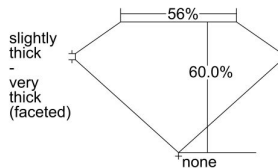

GIA®

FACSIMILE

GIA REPORT 6485399387

Verify this report at GIA.edu

GIA NATURAL DIAMOND DOSSIER®

January 22, 2024
GIA Report Number **6485399387**
Shape and Cutting Style ..... **Heart Brilliant**
Measurements ..... **5.22 x 5.59 x 3.35 mm**

GRADING RESULTS

Carat Weight ..... **0.56 carat**
Color Grade ..... **H**
Clarity Grade **VVS1**

ADDITIONAL GRADING INFORMATION

Polish ..... **Excellent**
Symmetry ..... **Very Good**
Fluorescence ..... **None**
Clarity Characteristics ..... **Pinpoint, Feather**
Inscription(s): **GIA 6485399387**

PROPORTIONS

Profile not to actual proportions

GRADING SCALES

GIA COLOR SCALE		GIA CLARITY SCALE			
COLORLESS	D	VERY VERY SLIGHTLY INCLUDED	FLAWLESS		
	E		INTERNALLY FLAWLESS		
	F		VVS₁		
	G		VVS₂		
	NEAR COLORLESS	H	VERY SLIGHTLY INCLUDED	VS₁	
		I		VS₂	
		FAINT	J	SLIGHTLY INCLUDED	I₁
			K		I₂
			L		I₃
			M		
VERT LIGHT	N		INCLUDED		
	O				
	P				
	Q				
LIGHT	R				
	S				
	T				
	U				
	V				
	Z