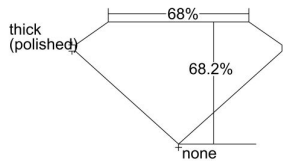

GIA®

FACSIMILE

GIA REPORT 6485407046

Verify this report at GIA.edu

GIA NATURAL DIAMOND DOSSIER®

January 25, 2024
GIA Report Number 6485407046
Shape and Cutting Style ..... Cut-Cornered Rectangular Modified
Brilliant
Measurements ..... 5.96 x 4.46 x 3.04 mm

GRADING RESULTS

Carat Weight ..... 0.76 carat
Color Grade ..... E
Clarity Grade VVS2

ADDITIONAL GRADING INFORMATION

Polish ..... Excellent
Symmetry ..... Excellent
Fluorescence ..... None
Clarity Characteristics ..... Pinpoint
Inscription(s): GIA 6485407046

PROPORTIONS

Profile not to actual proportions

GRADING SCALES

GIA COLOR SCALE		GIA CLARITY SCALE			
COLORLESS	D	VERY VERY SLIGHTLY INCLUDED	FLAWLESS		
	E		INTERNALLY FLAWLESS		
	F	VERY SLIGHTLY INCLUDED	VVS₁		
	G		VVS₂		
	H		VS₁		
	NEAR COLORLESS	I	SLIGHTLY INCLUDED	VS₂	
		J		SI₁	
		FAINT	K	INCLUDED	SI₂
			L		I₁
			M		I₂
VERTICALLY COLORLESS	N	INCLUDED	I₃		
	O				
	P				
	Q				
	R				
	S				
	T				
LIGHT	U				
	V				
	W				
	X				
Y					
Z