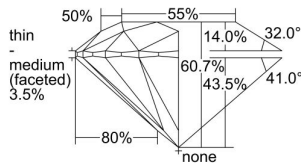

GIA®

FACSIMILE

GIA REPORT 6485409041

Verify this report at GIA.edu

GIA NATURAL DIAMOND DOSSIER®

February 26, 2024
GIA Report Number 6485409041
Shape and Cutting Style ..... Round Brilliant
Measurements ..... 5.30 - 5.34 x 3.23 mm

GRADING RESULTS

Carat Weight ..... 0.55 carat
Color Grade ..... D
Clarity Grade ..... Flawless
Cut Grade ..... Excellent

ADDITIONAL GRADING INFORMATION

Polish ..... Excellent
Symmetry ..... Excellent
Fluorescence ..... None
Clarity Characteristics ..... None
Inscription(s): GIA 6485409041

PROPORTIONS

Profile to actual proportions

GRADING SCALES

GIA COLOR SCALE	GIA CLARITY SCALE	GIA CUT SCALE	
D	FLAWLESS	EXCELLENT	
E	INTERNALLY FLAWLESS		
F		VVS₁	VERY GOOD
G	VVS₂		
H	VS₁	GOOD	
I	VS₂		
J	SI₁	FAIR	
K	SI₂		
L	I₁	POOR	
M	I₂		
N	I₃		
O			
P			
Q			
R			
S			
T			
U			
V			
W			
X			
Y			
Z