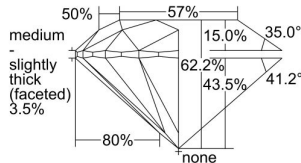

GIA®

FACSIMILE

GIA REPORT 6485420526

Verify this report at GIA.edu

GIA NATURAL DIAMOND DOSSIER®

January 25, 2024
GIA Report Number **6485420526**
Shape and Cutting Style ..... **Round Brilliant**
Measurements ..... **4.47 - 4.50 x 2.79 mm**

GRADING RESULTS

Carat Weight ..... **0.34 carat**
Color Grade ..... **F**
Clarity Grade **VS2**
Cut Grade ..... **Excellent**

ADDITIONAL GRADING INFORMATION

Polish ..... **Excellent**
Symmetry ..... **Excellent**
Fluorescence ..... **None**
Clarity Characteristics..... **Cloud, Crystal**
Inscription(s): **GIA 6485420526**

PROPORTIONS

Profile to actual proportions

GRADING SCALES

GIA COLOR SCALE	GIA CLARITY SCALE	GIA CUT SCALE	
D	FLAWLESS	EXCELLENT	
E	INTERNALLY FLAWLESS		
F		VVS₁	VERY GOOD
G	VVS₂		
H	VS₁	GOOD	
I	VS₂		
J	SI₁	FAIR	
K	SI₂		
L	I₁	POOR	
M	I₂		
N	I₃		
O			
P			
Q			
R			
S			
T			
U			
V			
W			
X			
Y			
Z