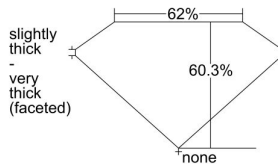

GIA®

FACSIMILE

GIA REPORT 6485424516

Verify this report at GIA.edu

GIA NATURAL DIAMOND DOSSIER®

January 25, 2024
GIA Report Number 6485424516
Shape and Cutting Style ..... Heart Brilliant
Measurements ..... 4.05 x 4.71 x 2.84 mm

GRADING RESULTS

Carat Weight ..... 0.33 carat
Color Grade ..... E
Clarity Grade SI1

ADDITIONAL GRADING INFORMATION

Polish ..... Excellent
Symmetry ..... Very Good
Fluorescence ..... None
Clarity Characteristics ..... Cloud
Inscription(s): GIA 6485424516

PROPORTIONS

Profile not to actual proportions

GRADING SCALES

GIA COLOR SCALE		GIA CLARITY SCALE	
COLORLESS	D	VERY VERY SLIGHTLY INCLUDED	FLAWLESS
	E		INTERNALLY FLAWLESS
	F		VVS₁
	G		VVS₂
	H		VS₁
	I		VS₂
	J		SI₁
	K		SI₂
	L		I₁
	M		I₂
NEAR COLORLESS	N	SLIGHTLY INCLUDED	I₃
	O		
	P		
	Q		
FAINT	R	INCLUDED	
	S		
	T		
	U		
VERT LIGHT	V		
	W		
	X		
	Y		
LIGHT	Z