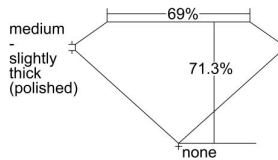

GIA®

FACSIMILE

GIA REPORT 6485430173

Verify this report at GIA.edu

GIA NATURAL DIAMOND DOSSIER®

January 30, 2024
GIA Report Number **6485430173**
Shape and Cutting Style ..... **Square Modified Brilliant**
Measurements ..... **4.57 x 4.52 x 3.22 mm**

GRADING RESULTS

Carat Weight ..... **0.55 carat**
Color Grade ..... **E**
Clarity Grade **VVS2**

ADDITIONAL GRADING INFORMATION

Polish ..... **Excellent**
Symmetry ..... **Excellent**
Fluorescence ..... **None**
Clarity Characteristics ..... **Feather**
Inscription(s): **GIA 6485430173**

PROPORTIONS

Profile not to actual proportions

GRADING SCALES

GIA COLOR SCALE		GIA CLARITY SCALE	
COLORLESS	D	VERY VERY SLIGHTLY INCLUDED	FLAWLESS
	E		INTERNALLY FLAWLESS
	F		VVS₁
	G		VVS₂
	H		VS₁
	I		VS₂
	J		SI₁
	K		SI₂
	L		I₁
	M		I₂
NEAR COLORLESS	N	SLIGHTLY INCLUDED	I₃
	O		
	P		
	Q		
FAINT	R		
	S		
	T		
	U		
VERT LIGHT	V		
	W		
	X		
	Y		
COLORLESS	Z