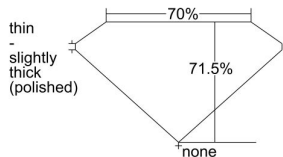

GIA®

FACSIMILE

GIA REPORT 6485448593

Verify this report at GIA.edu

GIA NATURAL DIAMOND DOSSIER®

January 30, 2024
GIA Report Number **6485448593**
Shape and Cutting Style ..... **Square Modified Brilliant**
Measurements ..... **4.71 x 4.65 x 3.32 mm**

GRADING RESULTS

Carat Weight ..... **0.60 carat**
Color Grade ..... **D**
Clarity Grade **S11**

ADDITIONAL GRADING INFORMATION

Polish ..... **Excellent**
Symmetry ..... **Excellent**
Fluorescence ..... **None**
Clarity Characteristics ..... **Cloud**
Inscription(s): **GIA 6485448593**

PROPORTIONS

Profile not to actual proportions

GRADING SCALES

GIA COLOR SCALE		GIA CLARITY SCALE			
COLORLESS	D	VERY VERY SLIGHTLY INCLUDED	FLAWLESS		
	E		INTERNALLY FLAWLESS		
	F	VERY SLIGHTLY INCLUDED	VVS₁		
	G		VVS₂		
	H		VS₁		
	NEAR COLORLESS	I	SLIGHTLY INCLUDED	VS₂	
		J		S1₁	
		FAINT	K	INCLUDED	S1₂
			L		I₁
			M		I₂
VERT LIGHT	N	LIGHT	I₃		
	O				
	P				
	Q				
	R